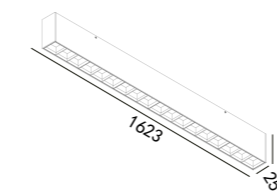

224 185
LED Power **Colour Temp** **Luminous**
31.5W   2700/3000K   1971lm
                  4000/5000K   2130lm