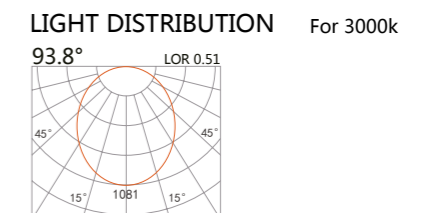

Surface Ceiling Linear Light AVIUS

224 183
LED Power **Colour Temp** **Luminous**
11.5W 2700/3000K 657lm
 4000/5000K 710lm

224 184
LED Power **Colour Temp** **Luminous**
21.5W 2700/3000K 1314lm
 4000/5000K 1420lm

224 185
LED Power **Colour Temp** **Luminous**
31.5W 2700/3000K 1971lm
 4000/5000K 2130lm

224 186
LED Power **Colour Temp** **Luminous**
41.5W 2700/3000K 2628lm
 4000/5000K 2840lm

white grey black