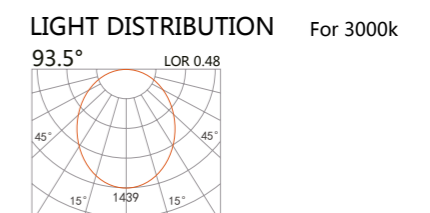

Surface Ceiling Linear Light AVIUS

224 183
LED Power **Colour Temp** **Luminous**
11.5W 2700/3000K 657lm
 4000/5000K 710lm

224 184
LED Power **Colour Temp** **Luminous**
21.5W 2700/3000K 1314lm
 4000/5000K 1420lm

224 185
LED Power **Colour Temp** **Luminous**
31.5W 2700/3000K 1971lm
 4000/5000K 2130lm

224 186
LED Power **Colour Temp** **Luminous**
41.5W 2700/3000K 2628lm
 4000/5000K 2840lm

white grey black