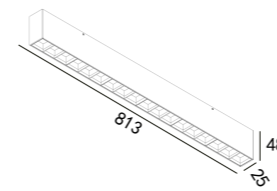

Surface Ceiling Linear Light AVIUS

224 183
LED Power **Colour Temp** **Luminous**
11.5W 2700/3000K 657lm
 4000/5000K 710lm

224 184
LED Power **Colour Temp** **Luminous**
21.5W 2700/3000K 1314lm
 4000/5000K 1420lm