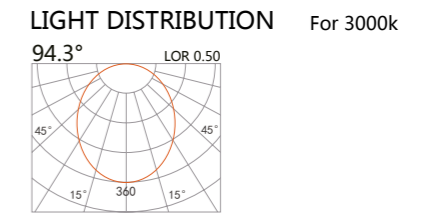

Surface Ceiling Linear Light AVIUS

224 183
LED Power **Colour Temp** **Luminous**
11.5W 2700/3000K 657lm
 4000/5000K 710lm

224 184
LED Power **Colour Temp** **Luminous**
21.5W 2700/3000K 1314lm
 4000/5000K 1420lm

224 185
LED Power **Colour Temp** **Luminous**
31.5W 2700/3000K 1971lm
 4000/5000K 2130lm

224 186
LED Power **Colour Temp** **Luminous**
41.5W 2700/3000K 2628lm
 4000/5000K 2840lm

white grey black