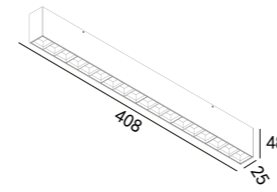

Surface Ceiling Linear Light AVIUS

224 183
LED Power **Colour Temp** **Luminous**
11.5W 2700/3000K 657lm
 4000/5000K 710lm

224 184
LED Power **Colour Temp** **Luminous**
21.5W 2700/3000K 1314lm
 4000/5000K 1420lm