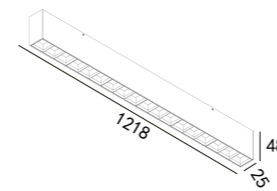

Surface Ceiling Linear Light AVIUS

224 183
LED Power **Colour Temp** **Luminous**
11.5W 2700/3000K 657lm
 4000/5000K 710lm

224 184
LED Power **Colour Temp** **Luminous**
21.5W 2700/3000K 1314lm
 4000/5000K 1420lm