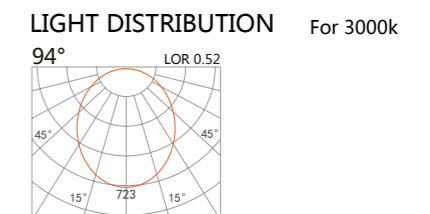

Surface Ceiling Linear Light AVIUS

224 183
LED Power **Colour Temp** **Luminous**
11.5W 2700/3000K 657lm
 4000/5000K 710lm

224 184
LED Power **Colour Temp** **Luminous**
21.5W 2700/3000K 1314lm
 4000/5000K 1420lm

224 185
LED Power **Colour Temp** **Luminous**
31.5W 2700/3000K 1971lm
 4000/5000K 2130lm

224 186
LED Power **Colour Temp** **Luminous**
41.5W 2700/3000K 2628lm
 4000/5000K 2840lm

white grey black